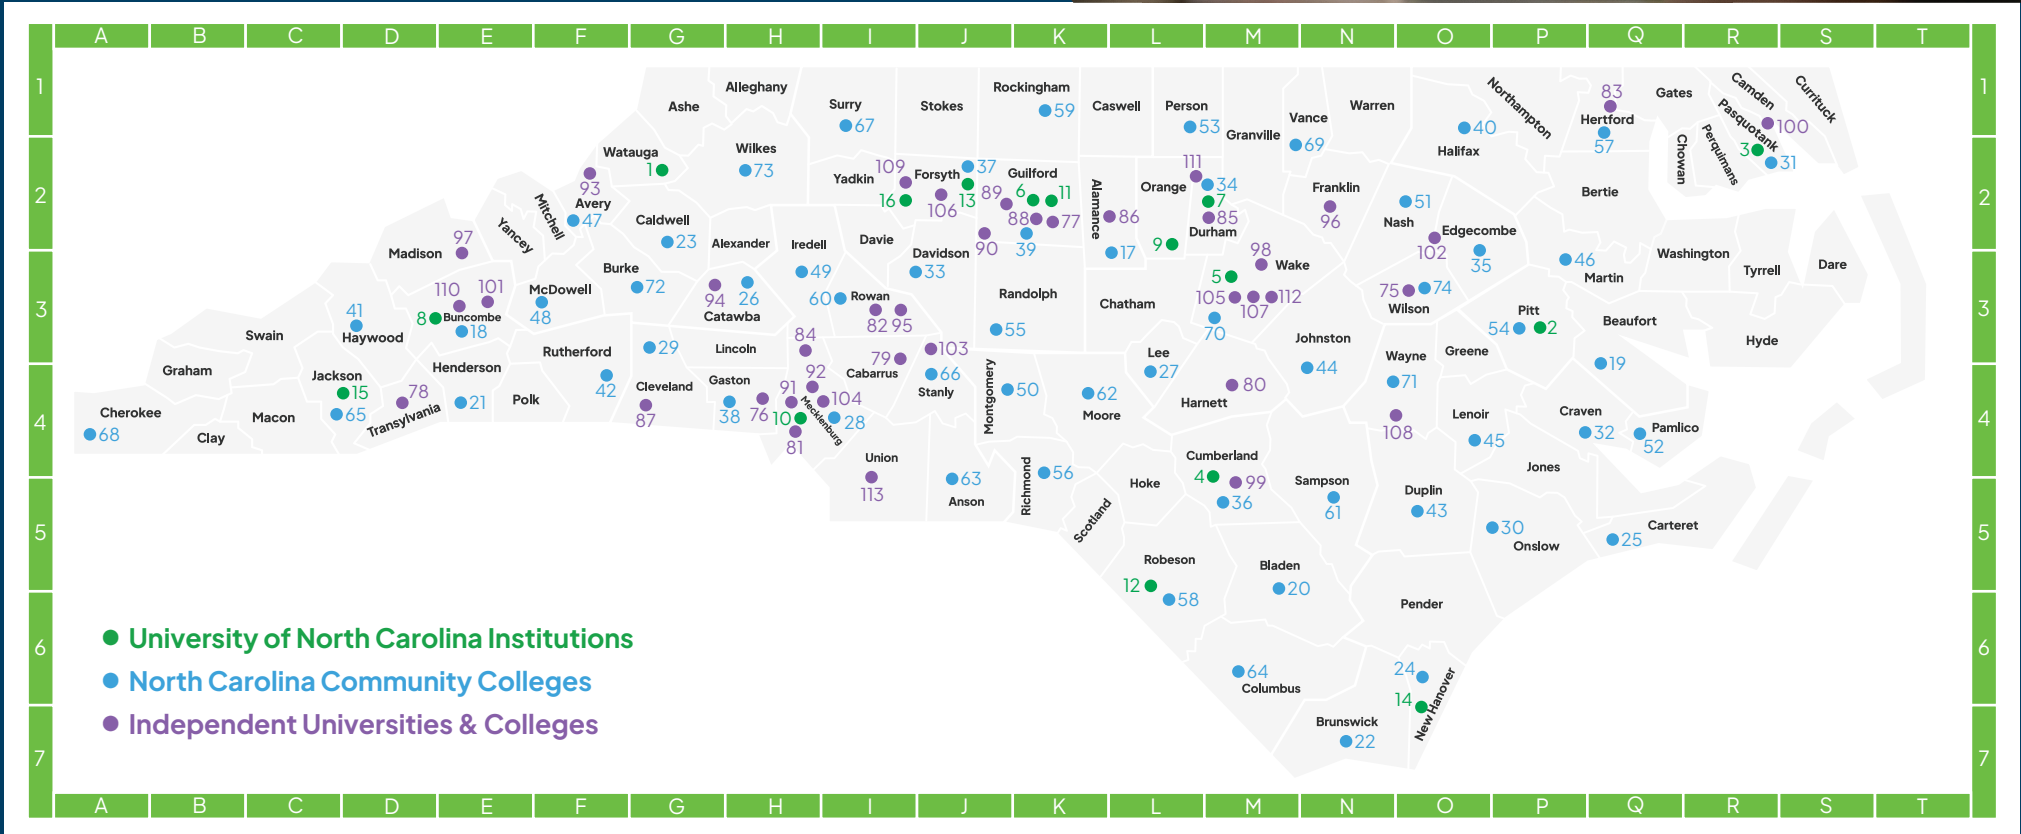

# Find the College That's Right for You

Compare and apply to more than 100 NC colleges at [CFNC.org](https://www.cfnc.org).

## ● University of North Carolina Institutions

1. Appalachian State University .....	G2
2. East Carolina University .....	P3
3. Elizabeth City State University .....	R2
4. Fayetteville State University .....	M5
5. NC State University .....	M3
6. North Carolina Agricultural and Technical University .....	K2
7. North Carolina Central University .....	M2
8. University of North Carolina Asheville .....	D3
9. University of North Carolina at Chapel Hill .....	L2
10. University of North Carolina at Charlotte .....	H4
11. University of North Carolina at Greensboro .....	K2
12. University of North Carolina at Pembroke .....	L6
13. University of North Carolina School of the Arts .....	J2
14. University of North Carolina Wilmington .....	O7
15. Western Carolina University .....	C4
16. Winston-Salem State University .....	I2